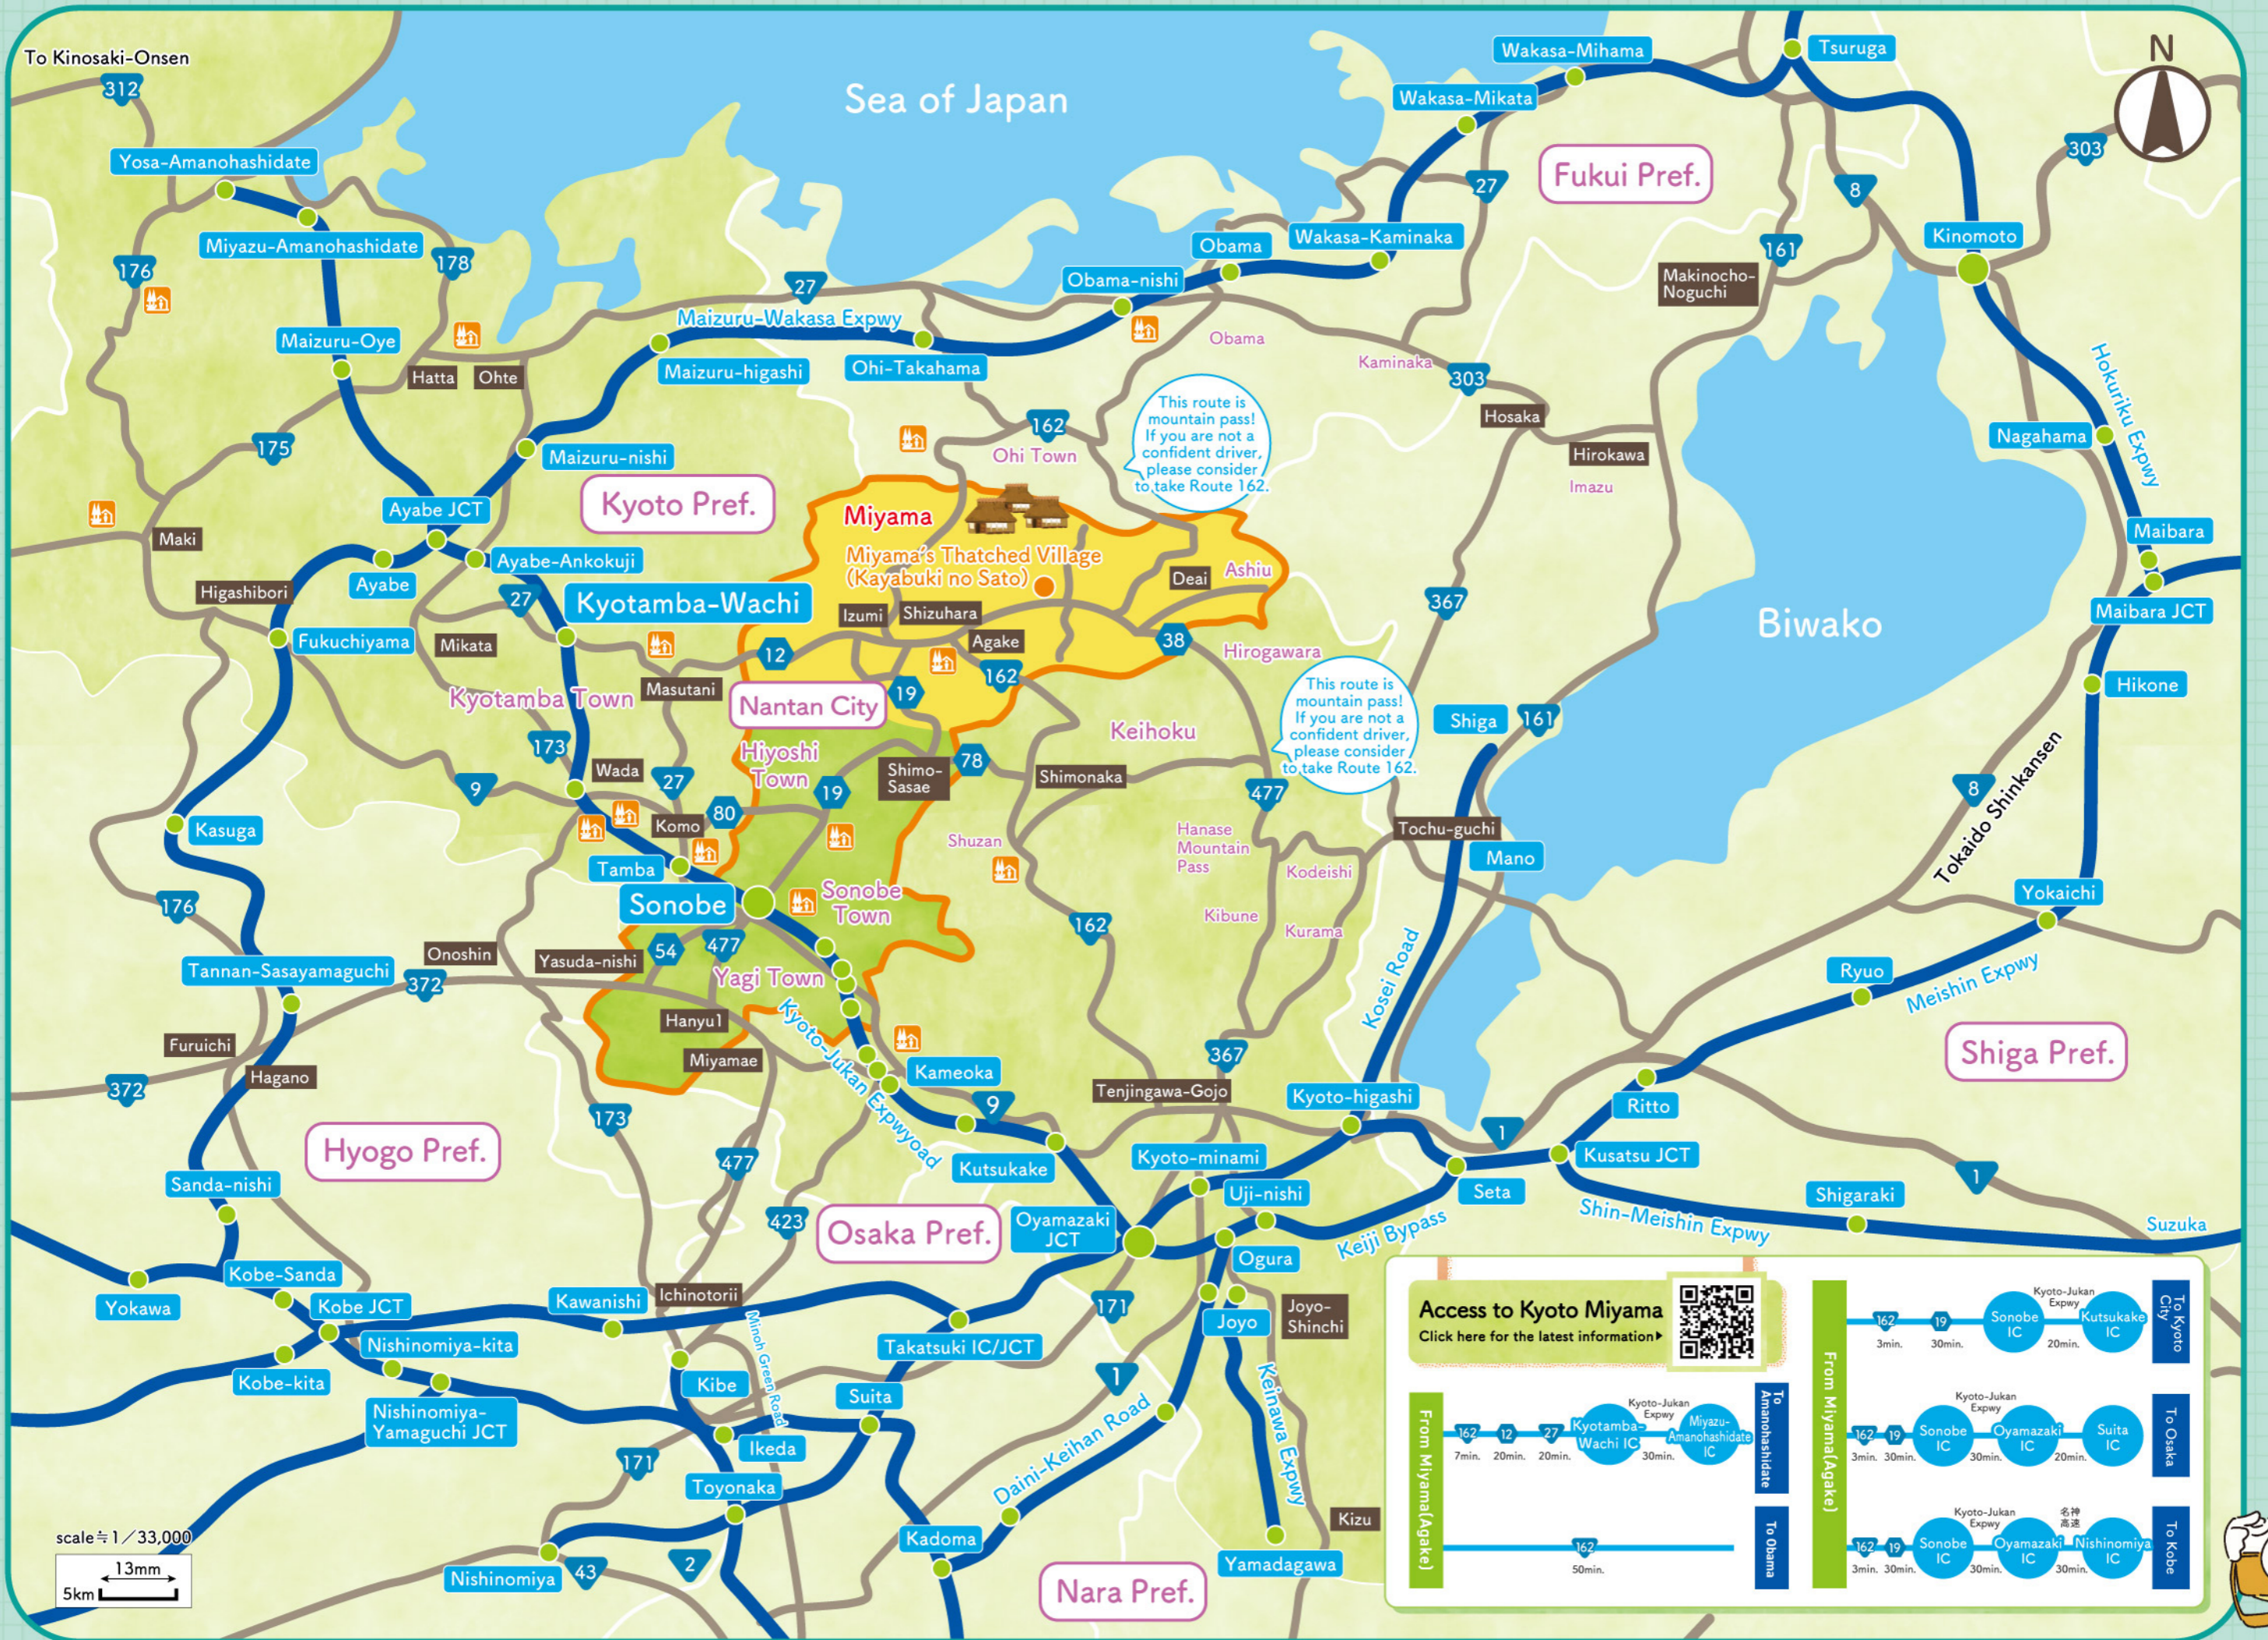

KYOTO MIYAMA Access Map

Agake	Name of Intersection	Traffic light
Tourist Information Center	Shrine	Public Toilet
Accessible Toilet Available	Michi-no-eki (Roadside Rest Area & Souvenir Shop)	
Shop	Police Box	Bus Stop
National Route	Major Local Road	JR

Enquiry

Kyoto Miyama Tourism Association
 23 Shimo Agake Miyama Town
 Nantan City Kyoto Prefecture 601-0722
 TEL:0771-75-1906(Closed Wed.)

Miyama Navi Search
 Check MiyamaNavi for details

KYOTO MIYAMA Access Map

This route is mountain pass! If you are not a confident driver, please consider to take Route 162.

This route is mountain pass! If you are not a confident driver, please consider to take Route 162.

Access to Kyoto Miyama
 Click here for the latest information ▶